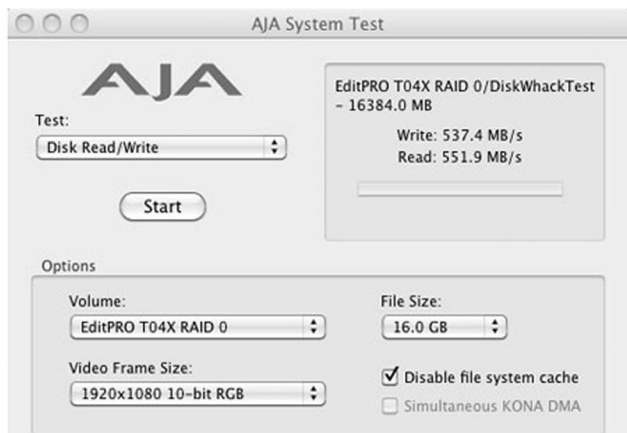

The CineRAID EditPRO series is designed using field proven enterprise technology delivering the highest level of data protection, performance, and uninterrupted workflow when it matters the most. With our complete 6G infrastructure, the EditPRO offers the ultimate reliability and throughput for the ever increasing demands of today's production environments. With the EditPRO turn-key solutions, you get the latest hardware 6G PCIe RAID controller offering RAID 5 protected mode allowing you to sustain a failed drive without losing any data and continue to work. Real time volume state, temperature and drive status can be easily accessed through the intuitive graphical user interface (GUI) with instant email and audible alerts.

An all 6Gb/s infrastructure for superior performance at all times.

80Plus Active PFC Power Supply exceeds specifications of 80% or greater energy efficiency & power factor corrections (PFC) for greater stability and reliability.

Whisper quiet enterprise level fans are used for low noise audio and video recording environment, while still keeping the drives cool for reliable operation and data integrity.

A safer and reliable secure 24Gbit MiniSAS connectivity offers a far more superior performance than Firewire or Thunderbolt solutions.

Case Specs

- Supports 4 independent 3 or 6Gb/s SATA/SAS 3.5" drives
- Max 16TB of raw storage capacity (Using 4x 4TB Drives)
- 1x Rear External MiniSAS Port (SFF-8088)
- Dimensions: (H) 9.5" x (W) 6.5" x (D) 10" inches
- Weight: 10lbs (without drives)
- Power: 200W Active PFC - 80Plus Rated
- LED & Audible fan failure /Over temperature Alert
- Whisper quiet ball bearing fan (x1)

Management & Status Monitor